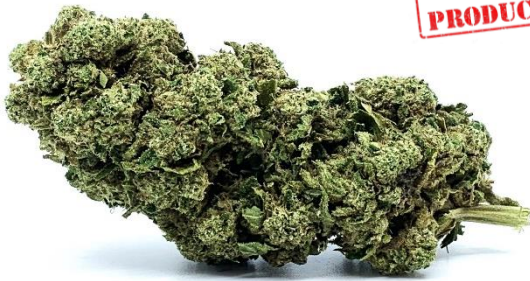

**NEW
PRODUCT**

Sorte	Candy Kush
Anbau	Greenhouse
THC	<0.200%
²CBD	5.235%
¹1kg	ab EUR 934.- / CHF 899.-
¹5kg	ab EUR 829.- / CHF 799.-
¹20kg	ab EUR 729.- / CHF 699.-

¹THC Extraktion bereits im Preis inbegriffen. ²Der CBD - Wert korreliert mit dem THC - Wert.

YouTube Sativa 45% / Indica 55%